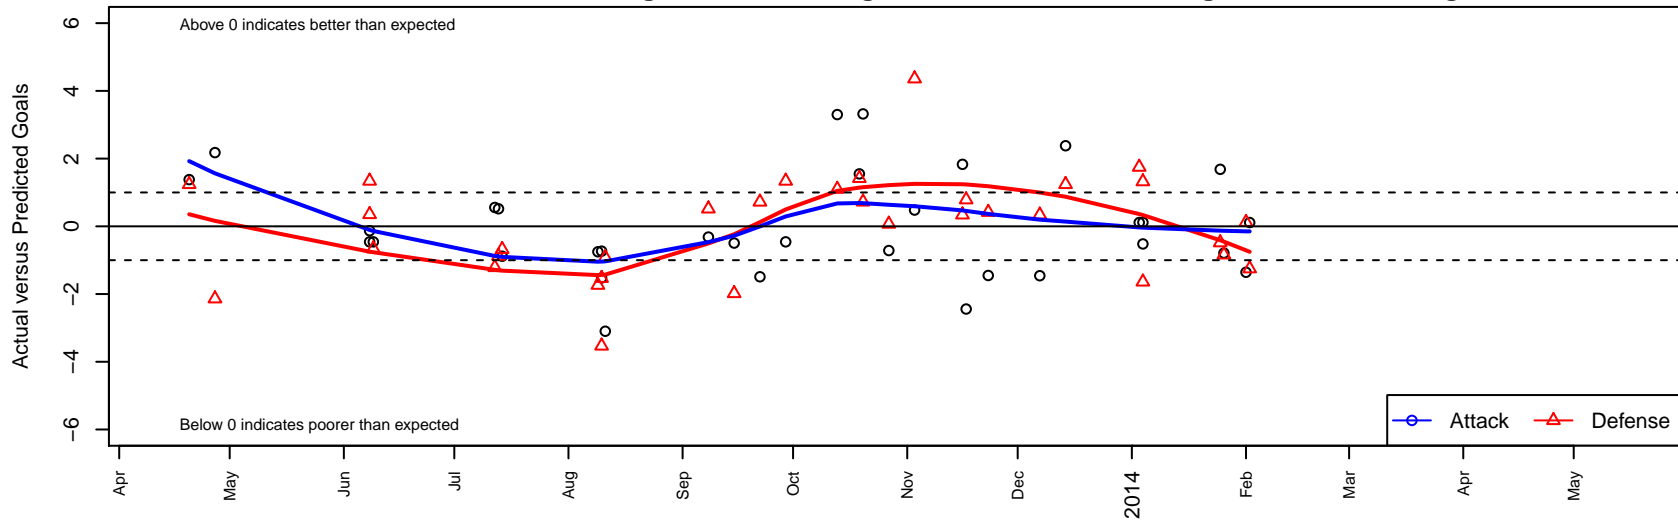

Crossfire Premier C B98
Dots are actual minus expected GF (blue circles) and GA (red triangles).
Blue line is smoothed change in attack strength. Red is smoothed change in defense strength.